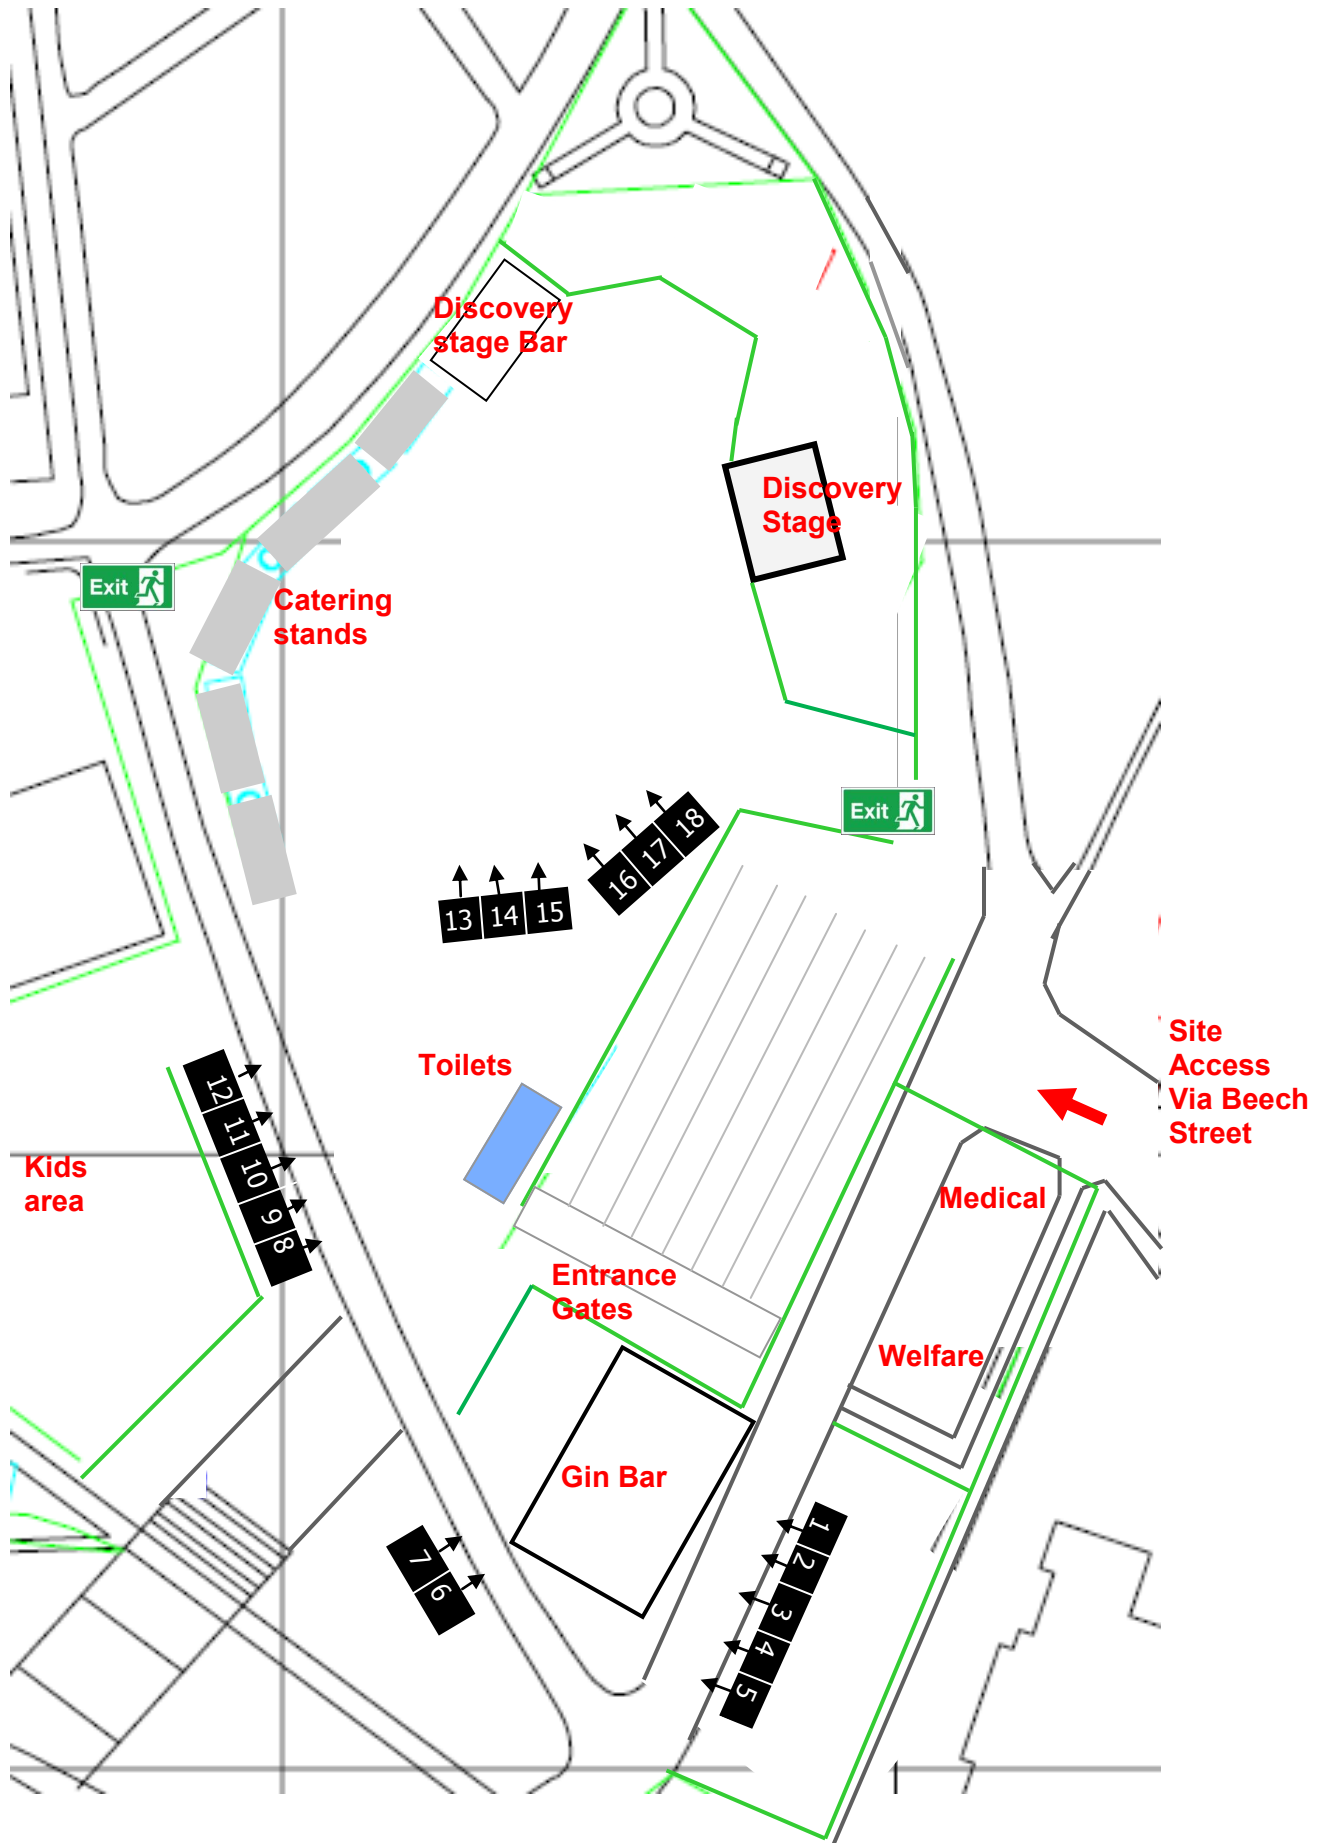

# 2017 Traders Location Map

Areas shaded orange indicate trader Areas.

# Bingley Music Live 2017 Trader Pitch Plan

→ Arrow shows direction of trading